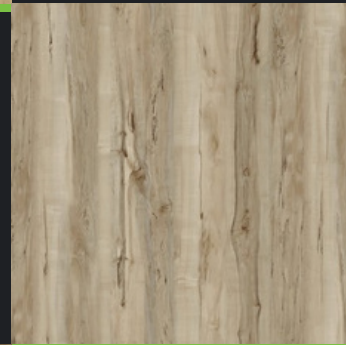

Spanish Oak