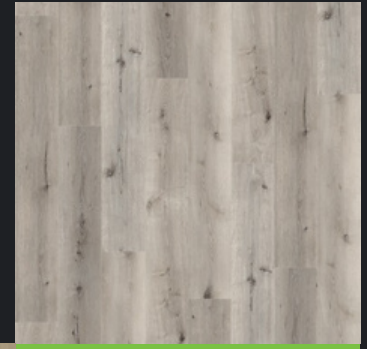

# Traviloc<sup>Plus</sup> XL - RCB COLOUR OPTIONS

Please note: Colour swatches are a close resemblance to the colour of the flooring, colours may vary slightly.

Rustic Oak Grey

African Walnut

Chateau Oak

Rustic Oak Light