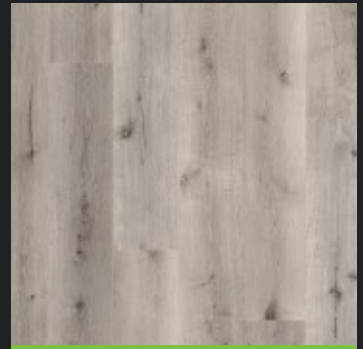

Traviloc^{Plus} XL - RCB

COLOUR OPTIONS

Please note: Colour swatches are a close resemblance to the colour of the flooring, colours may vary slightly.

Rustic Oak Grey

African Walnut

Chateau Oak

Rustic Oak Light