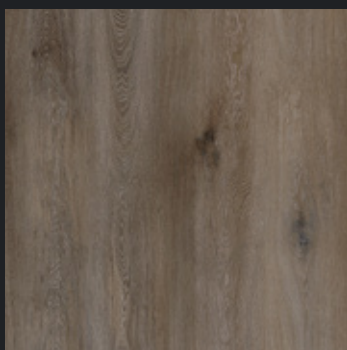

Traviloc
XL - RCB

COLOUR OPTIONS

Please note: Colour swatches are a close resemblance to the colour of the flooring, colours may vary slightly.

**Natural Oak
Medium**

Oak Maltini

**Riven Oak
White**

**Torino Oak
Lino**