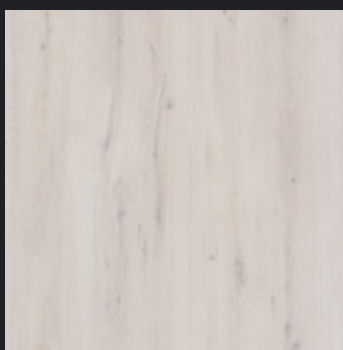

Traviloc
XL - RCB

COLOUR OPTIONS

Please note: Colour swatches are a close resemblance to the colour of the flooring, colours may vary slightly.

**Natural Oak
Medium**

Oak Maltini

**Riven Oak
White**

**Torino Oak
Lino**