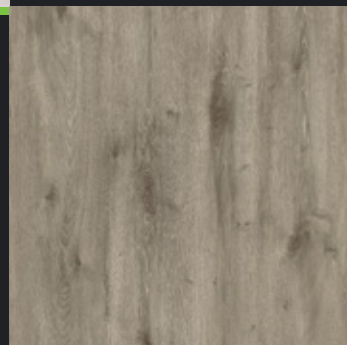

Traviloc
XL - RCB

COLOUR OPTIONS

Please note: Colour swatches are a close resemblance to the colour of the flooring, colours may vary slightly.

**Natural Oak
Medium**

Oak Maltini

**Riven Oak
White**

**Torino Oak
Lino**