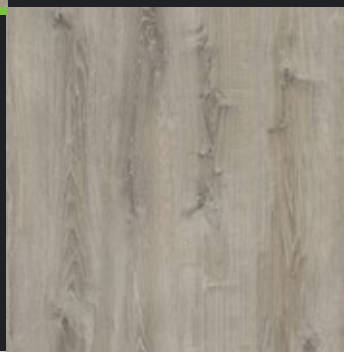

Traviloc

ISOCORE CLASSIC

COLOUR OPTIONS

Please note: Colour swatches are a close resemblance to the colour of the flooring, colours may vary slightly.

Tundra Oak
Weathered

Markham Oak
Light

Fissure Oak
White

Rustic Hickory

Smoked Oak
Almond

Might Oak
Frost

Smoked Oak
Silver

Tundra Oak
White