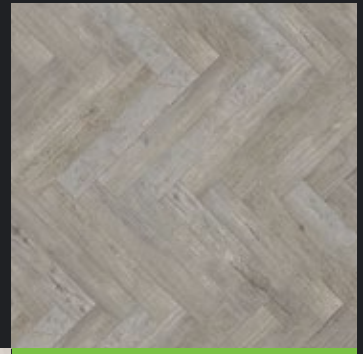

Traviloc Elemental COLOUR OPTIONS

Please note: Colour swatches are a close resemblance to the colour of the flooring, colours may vary slightly.

Alpine Ridge
Mica

Distressed
Wood Brown

Faded
Clapboard

Distressed
Wood Grey

Concrete
Wood

Shipwright
Danzig

Weathered
Clapboard

Silver Oak