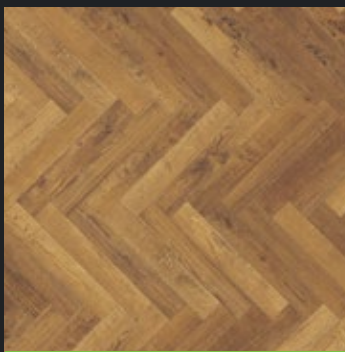

Traviloc Elemental COLOUR OPTIONS

Please note: Colour swatches are a close resemblance to the colour of the flooring, colours may vary slightly.

Alpine Ridge
Mica

Distressed
Wood Brown

Faded
Clapboard

Distressed
Wood Grey

Concrete
Wood

Shipwright
Danzig

Weathered
Clapboard

Silver Oak